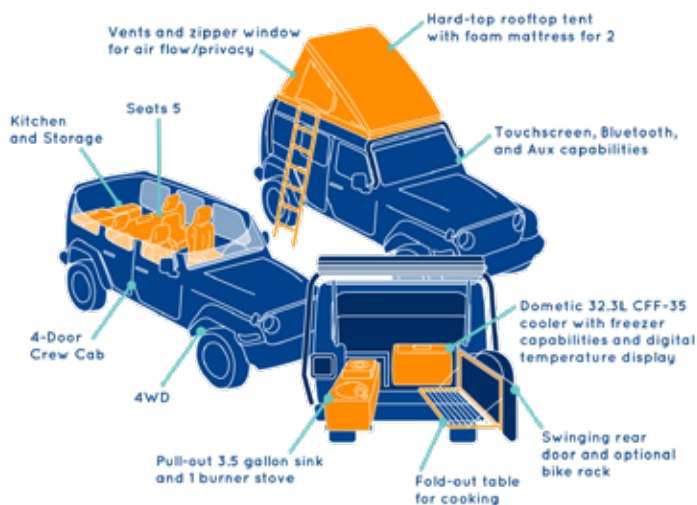

Jeep Camper

As our only 4WD model, the Jeep Camper allows you to embrace adventure and take the road less traveled. Our latest model comes with a rooftop sleeper tent, the option to add on a swinging hitch rack for your bikes, and a custom-built kitchenette with one burner stove, sink, and powered cooler.

- Sleeps 2
- Seats 5
- Average Model Year: 2019
- Fit-out: 2019
- Engine: 3.6 L V6
- Fuel: 8.92L/100km (21 mpg)
- Transmission: Auto

Dimensions

- Length: 4.8 m (15.8 ft)
- Width: 1.83 m (6 ft)
- Height: 2.62 m (8.6 ft)
- Ground Clearance: 25.4 cm (10 in)
- Storage: Back Seats (no other storage space if people are in the back seats)

Living Equipment

- 34L (9 Gal) electric fridge
- 13.2L (3.5 Gal) fresh water tank
- Sink with running water
- 1-burner stove
- Small fold down table

Bed Size

- Double: 210 cm (83 in) x 130 cm (51 in) x 92 cm (36 in)

Vehicle Features

- 5 seatbelts (2 passengers comfortably)
- Trunk door opens vertically and swings open
- A/C vents and heater (requires engine to be running)
- AM/FM stereo, CD, USB port, Bluetooth, aux input
- Optional swinging hitch rack for bikes
- Smokefree